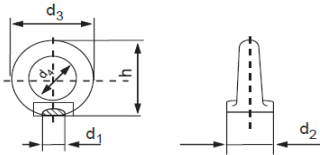

PRECIOS DE CANCAMOS MACHO DIN 580

Codigo: 237	CANTIDAD POR CAJA	MEDIDA	d2 (mm)	d3 (mm)	d4 (mm)	h	L	CARGA SEGURA (Kgs)	PRECIO (U\$S/100)
001	40	M8- 1,25	20,0	36,0	20,0	36,0	13,0	140	979,69
002	20	M10- 1,50	25,0	45,0	25,0	45,0	17,0	230	1.530,70
003	10	M12- 1,75	30,0	54,0	30,0	53,0	20,5	340	2.512,57

PRECIOS DE CANCAMOS HEMBRA DIN 582

Codigo: 238	CANTIDAD POR CAJA	MEDIDA	d2 (mm)	d3 (mm)	d4 (mm)	h	L	CARGA SEGURA (Kgs)	PRECIO (U\$S/100)
001	40	M8- 1,25	20	36,0	20,0	36,0	13,0	140	932,01
002	20	M10- 1,50	25	45,0	25,0	45,0	17,0	230	1.491,63
003	10	M12- 1,75	30	54,0	30,0	53,0	20,5	340	2.341,71