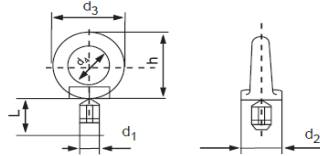

PRECIOS DE CANCAMOS MACHO DIN 580

Codigo: 237	CANTIDAD POR CAJA	MEDIDA	d2 (mm)	d3 (mm)	d4 (mm)	h	L	CARGA SEGURA (Kgs)	PRECIO (U\$S/100)
001	40	M8- 1,25	20,0	36,0	20,0	36,0	13,0	140	979,69
002	20	M10- 1,50	25,0	45,0	25,0	45,0	17,0	230	1.530,70
003	10	M12- 1,75	30,0	54,0	30,0	53,0	20,5	340	2.512,57

PRECIOS DE CANCAMOS HEMBRA DIN 582

Codigo: 238	CANTIDAD POR CAJA	MEDIDA	d2 (mm)	d3 (mm)	d4 (mm)	h	L	CARGA SEGURA (Kgs)	PRECIO (U\$S/100)
001	40	M8- 1,25	20	36,0	20,0	36,0	13,0	140	932,01
002	20	M10- 1,50	25	45,0	25,0	45,0	17,0	230	1.491,63
003	10	M12- 1,75	30	54,0	30,0	53,0	20,5	340	2.341,71